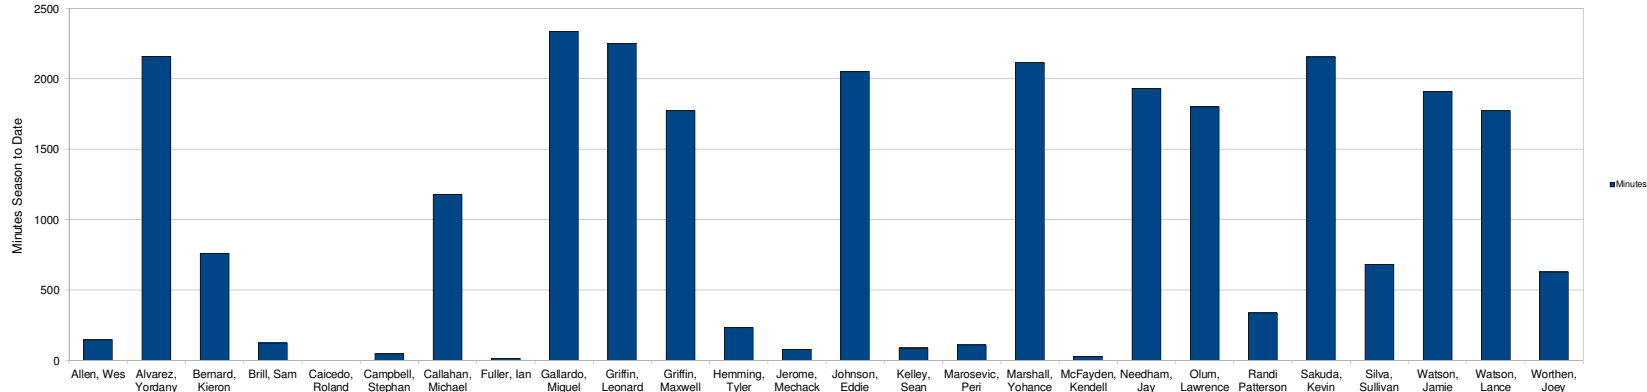

Minutes Played