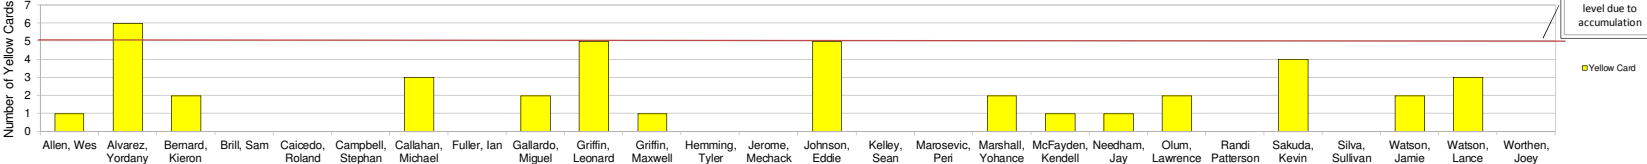

Yellow Cards