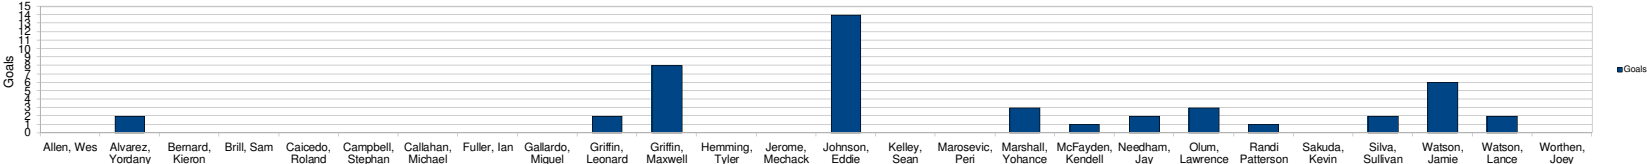

Goal Scorers