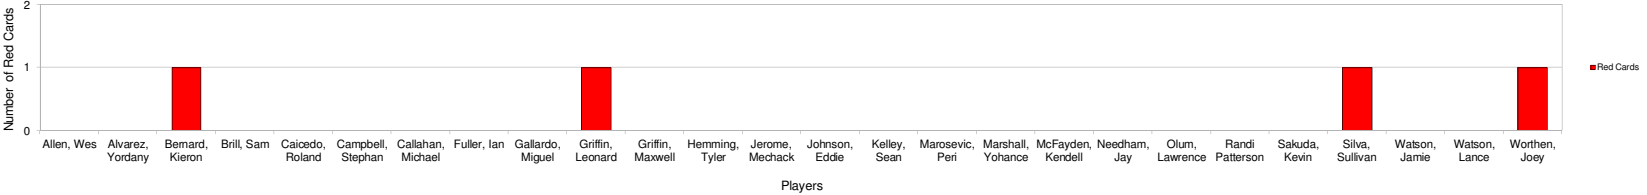

Goal Scorers

Minutes Played

Yellow Cards

Red Cards